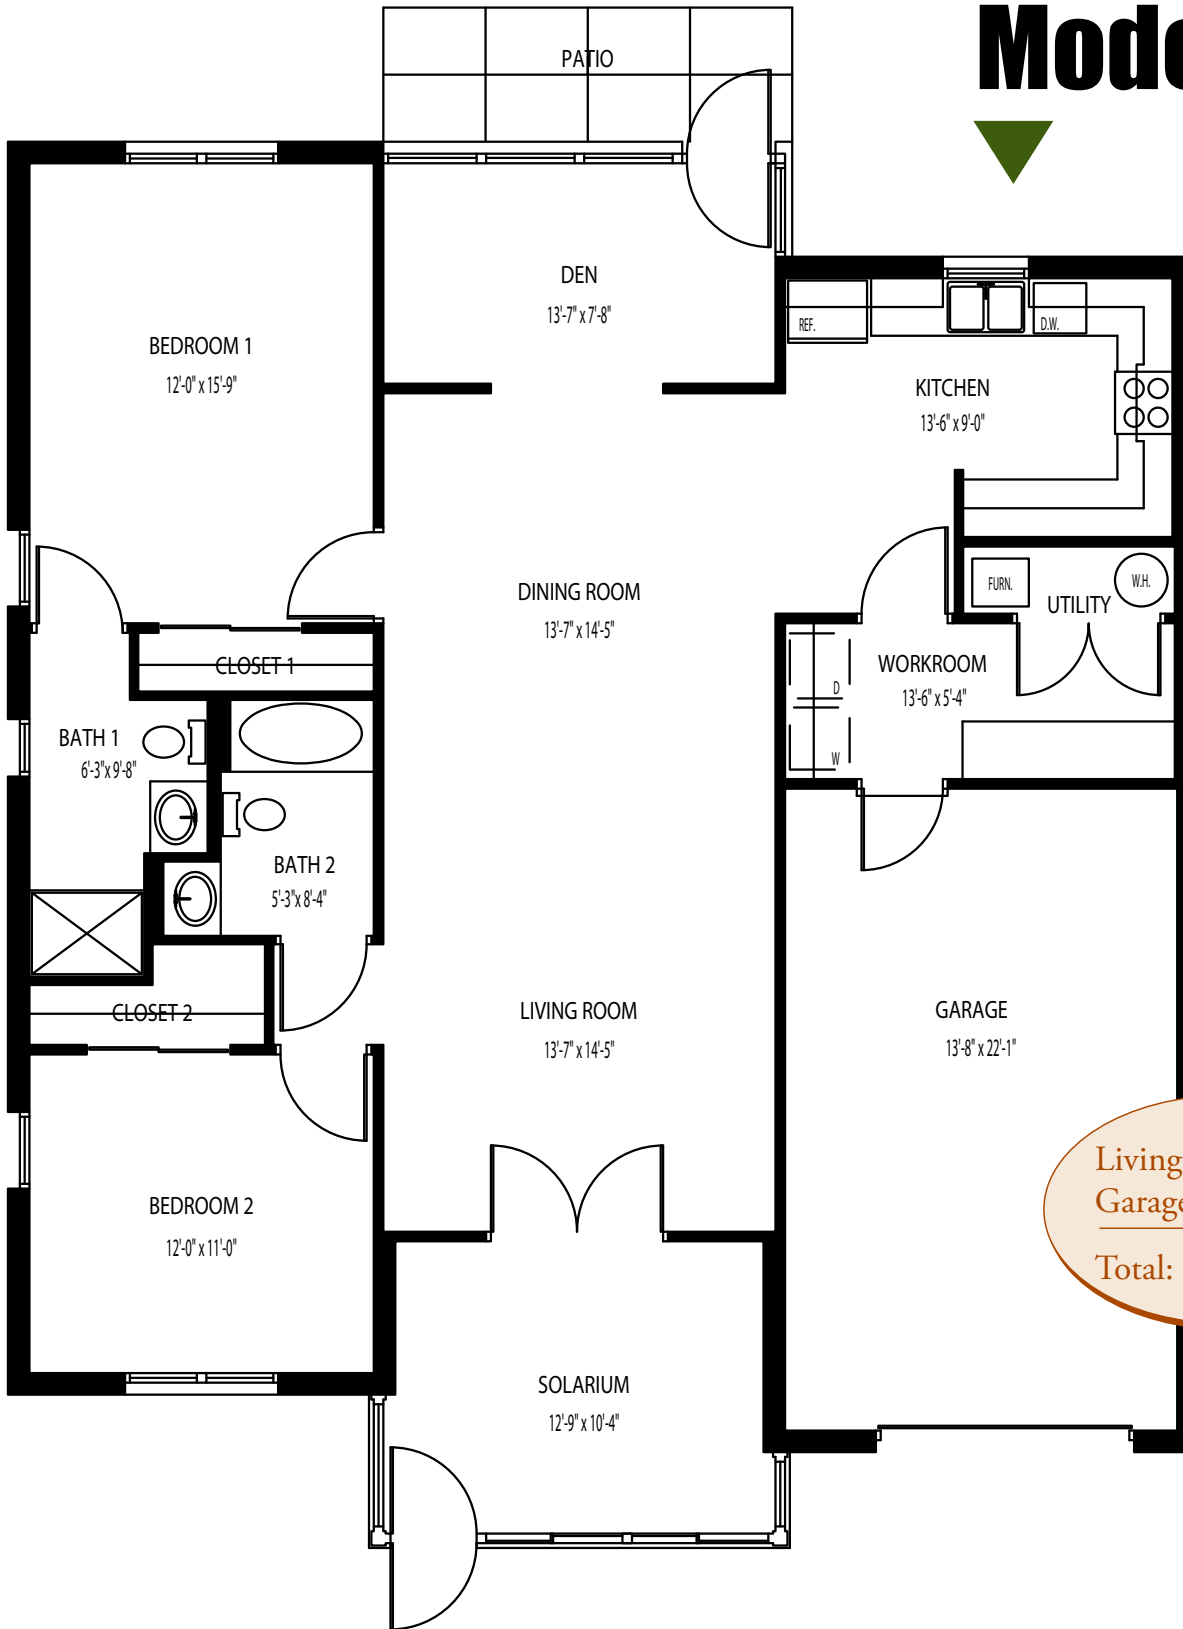

Model C

Living: 1420 sq. ft.
Garage: 317 sq. ft.

Total: 1737 sq. ft