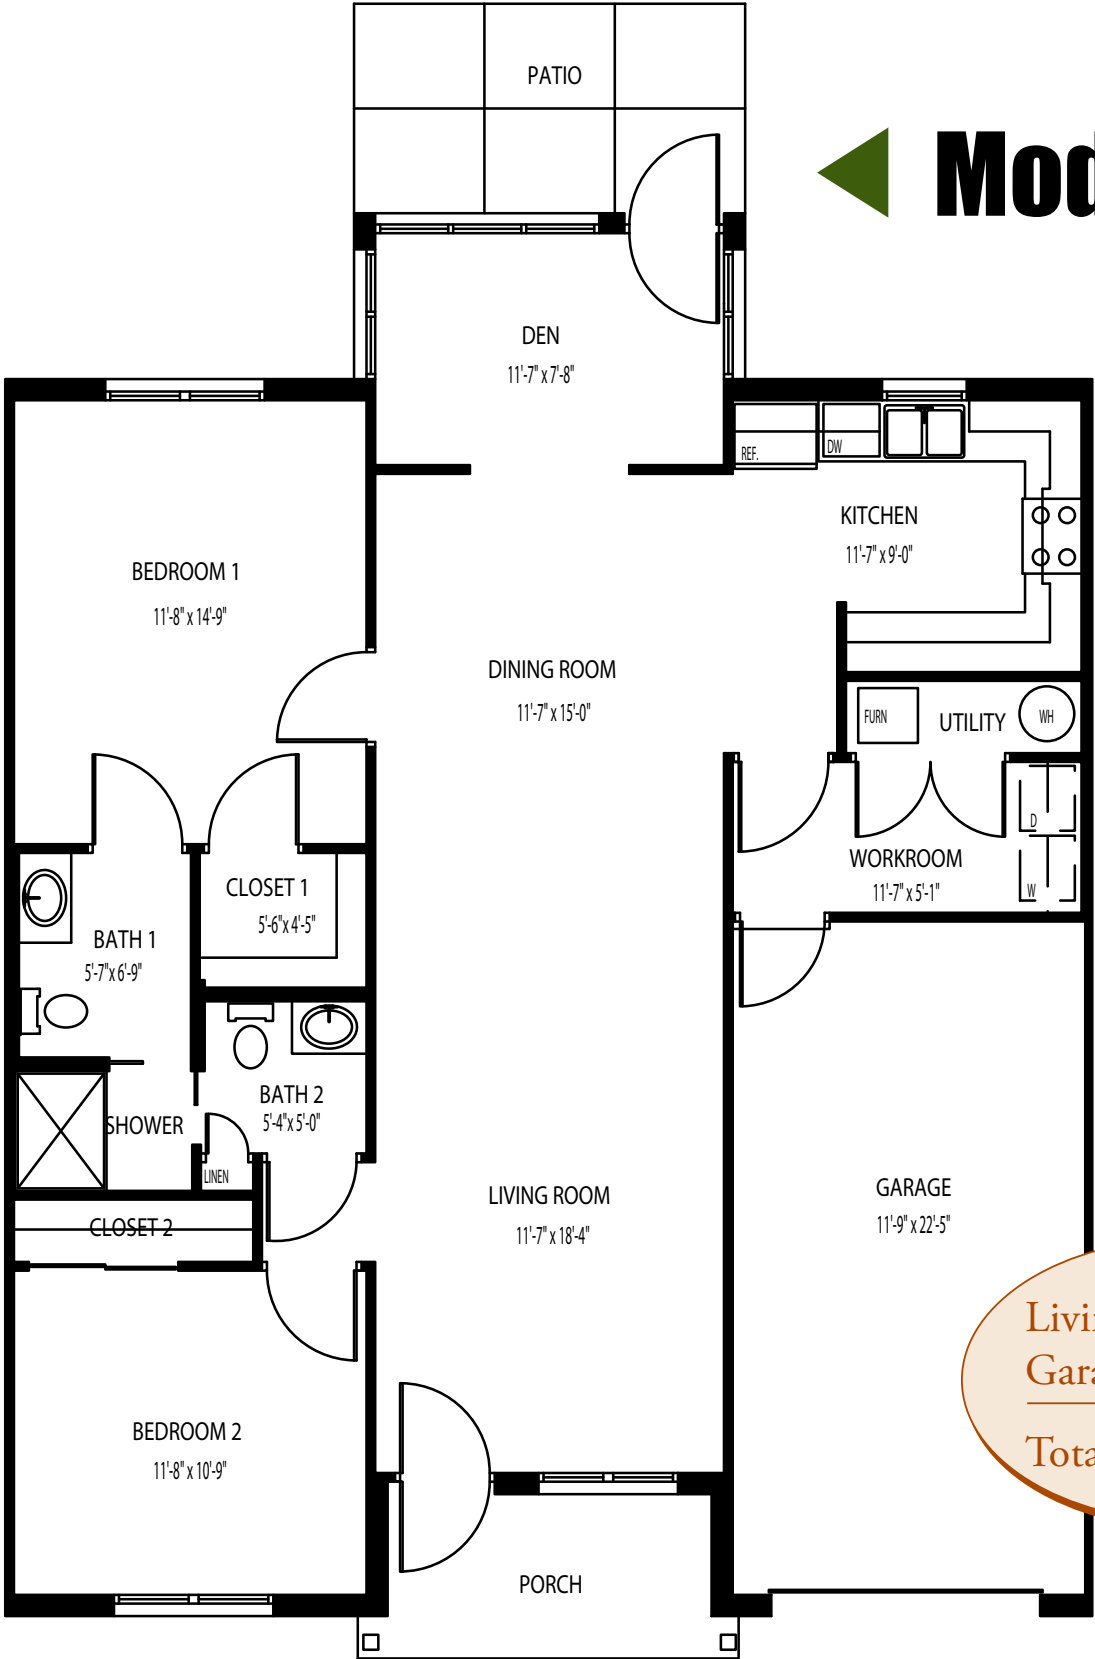

◀ **Model D**

Living: 1250 sq. ft.
Garage: 278 sq. ft.

Total: 1528 sq. ft