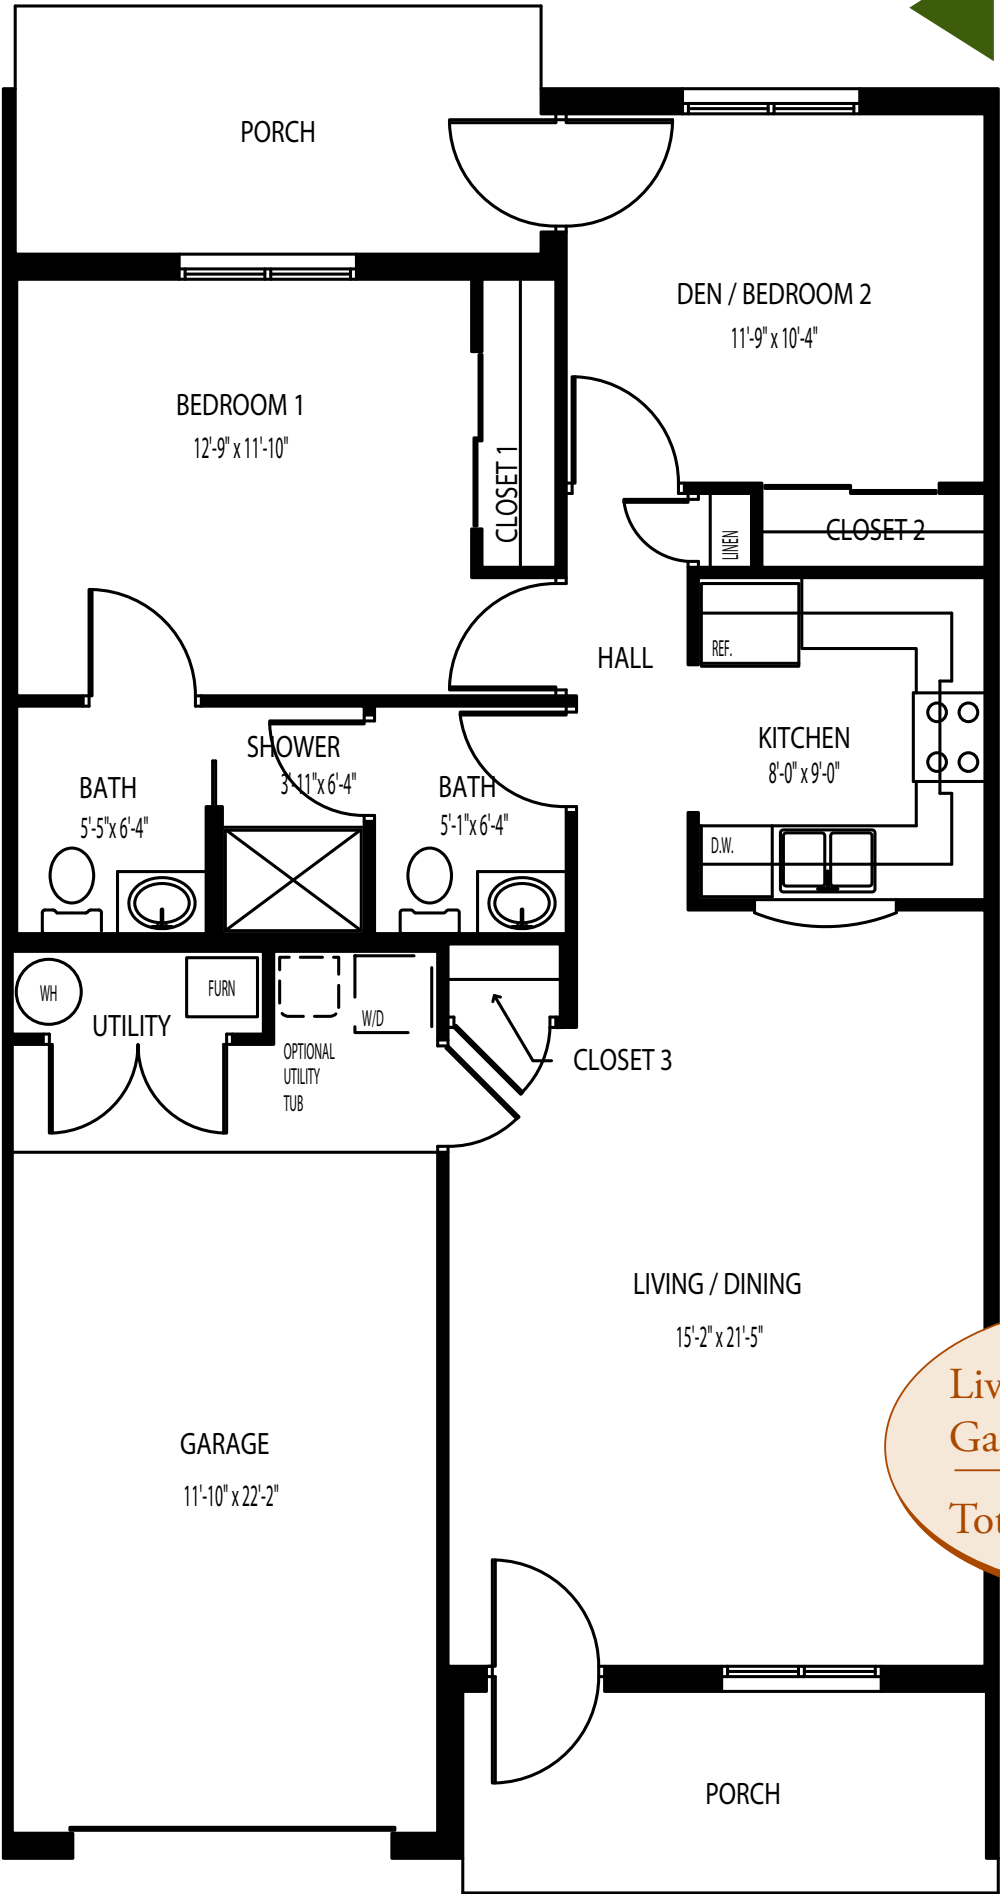

Model E

Living: 982 sq. ft.
Garage: 289 sq. ft.

Total: 1271 sq. ft