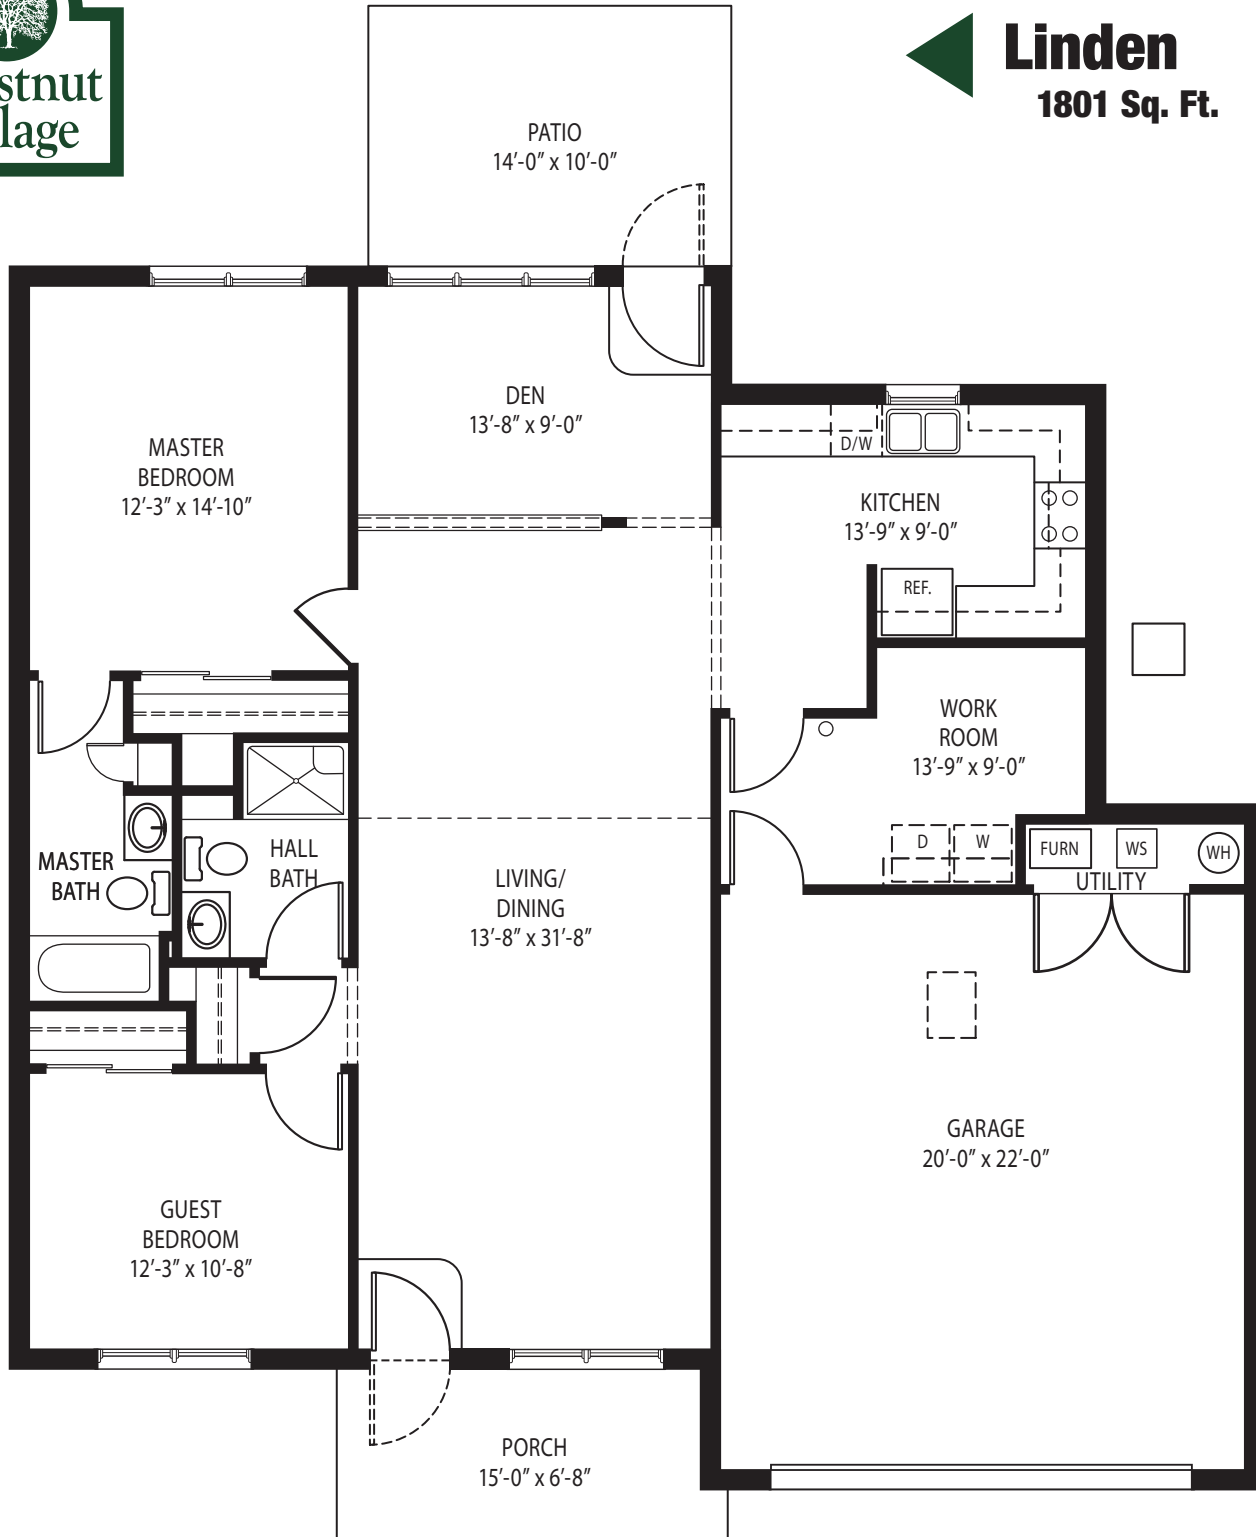

Linden

Linden 1801 Sq. Ft.

Living: 1368 sq. ft.

Garage: 433 sq. ft.

Total: 1801 sq. ft.