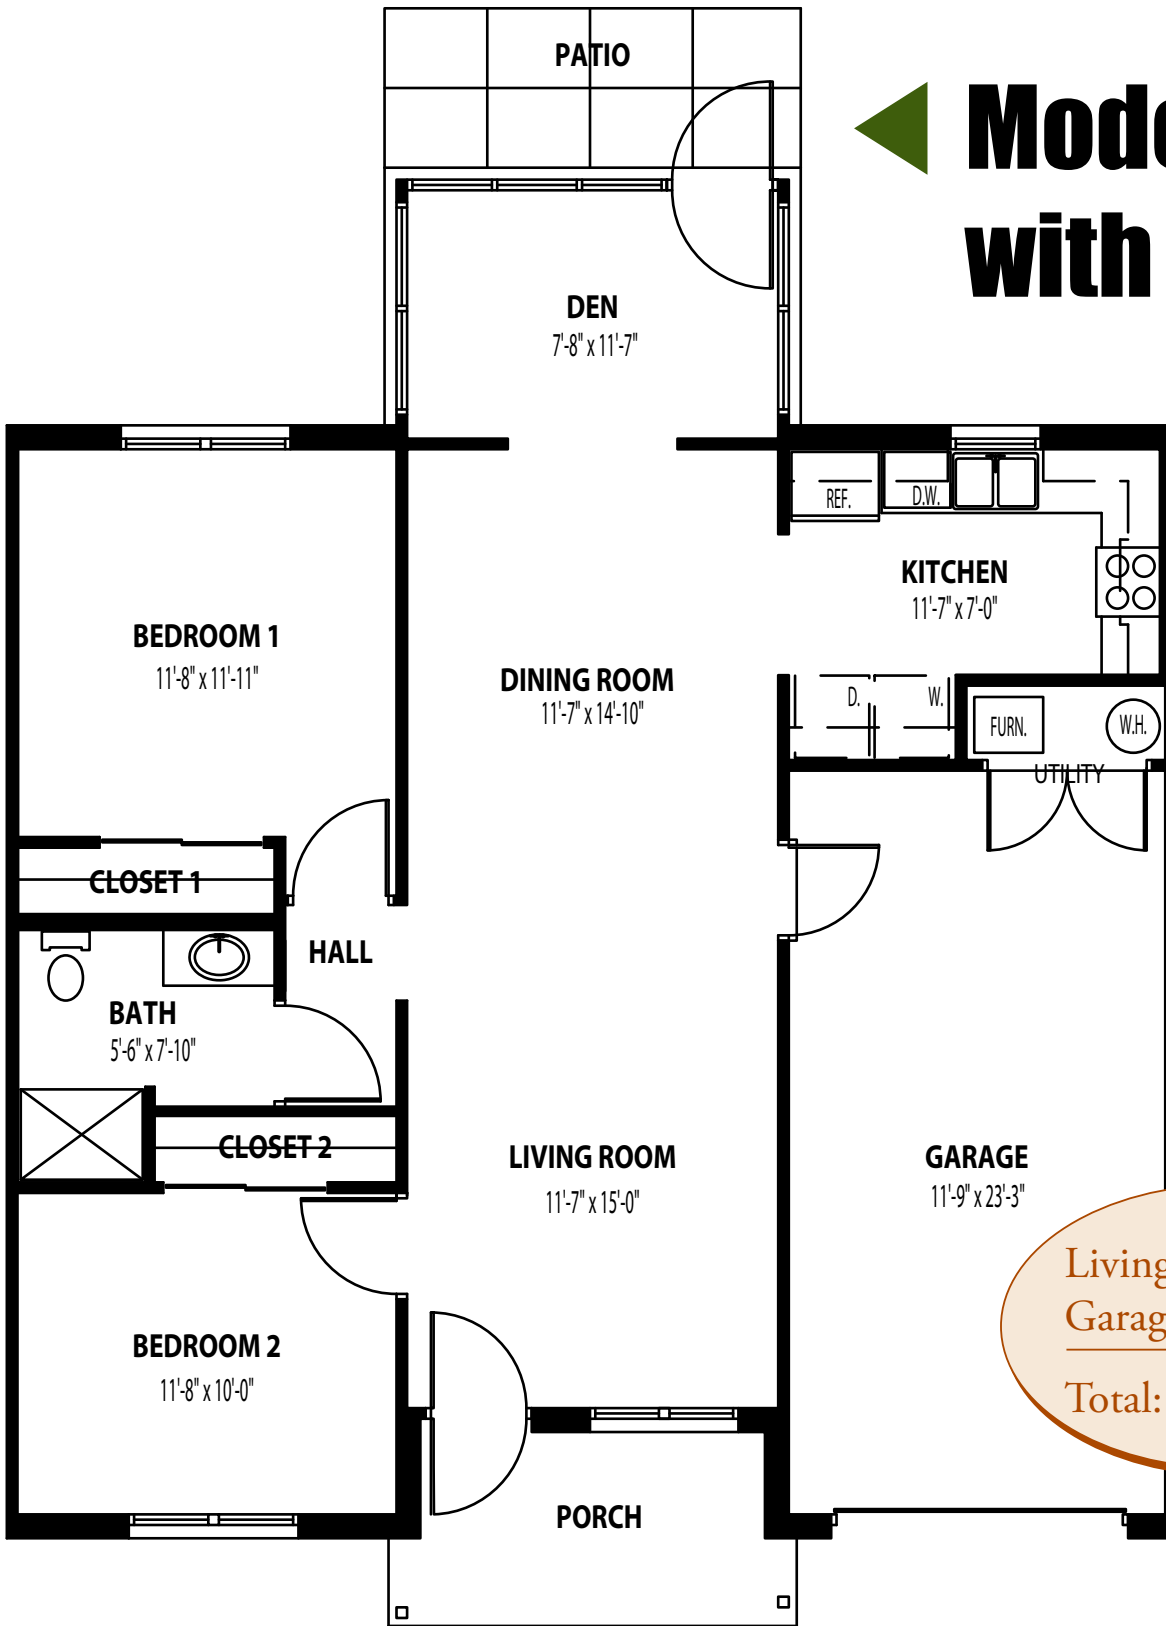

Model A - with den

Living: 1042 sq. ft.
Garage: 268 sq. ft.

Total: 1328 sq. ft