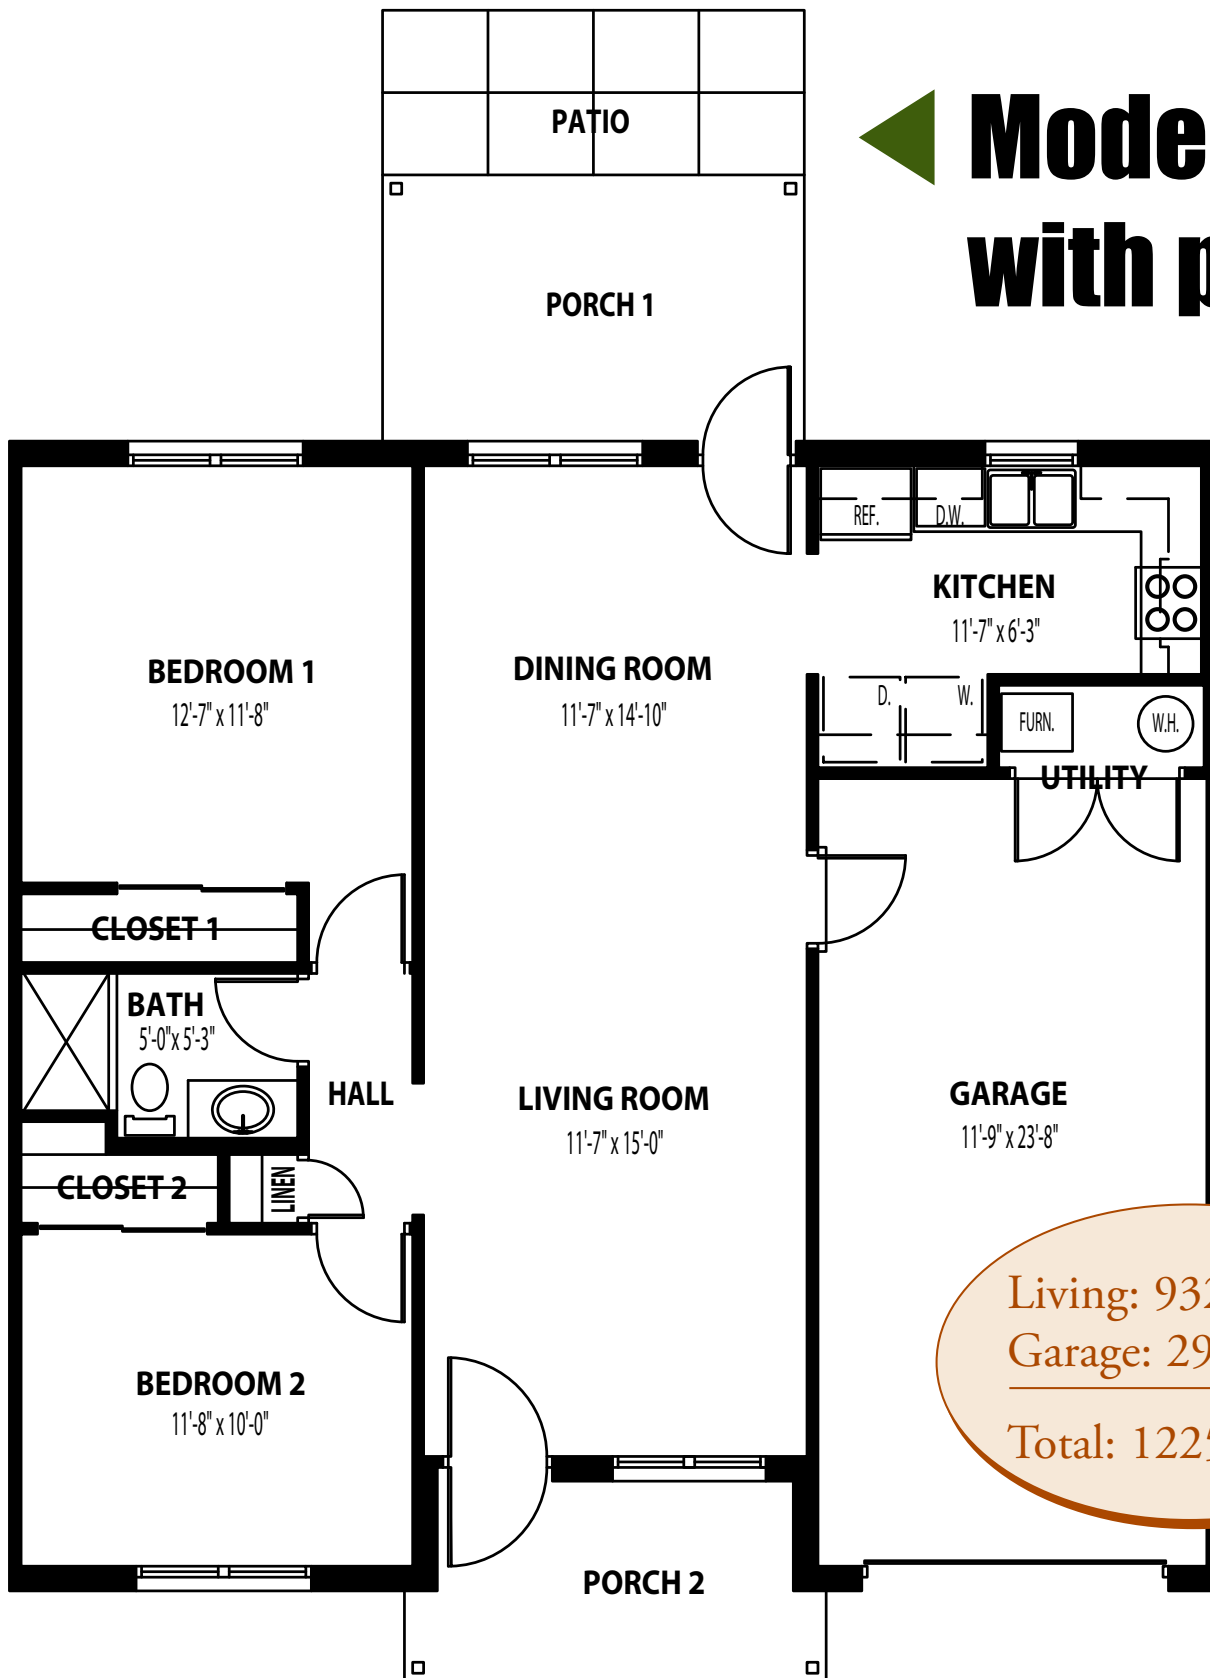

◀ **Model A -
with porch**

Living: 932 sq. ft.
Garage: 293 sq. ft.

Total: 1225 sq. ft