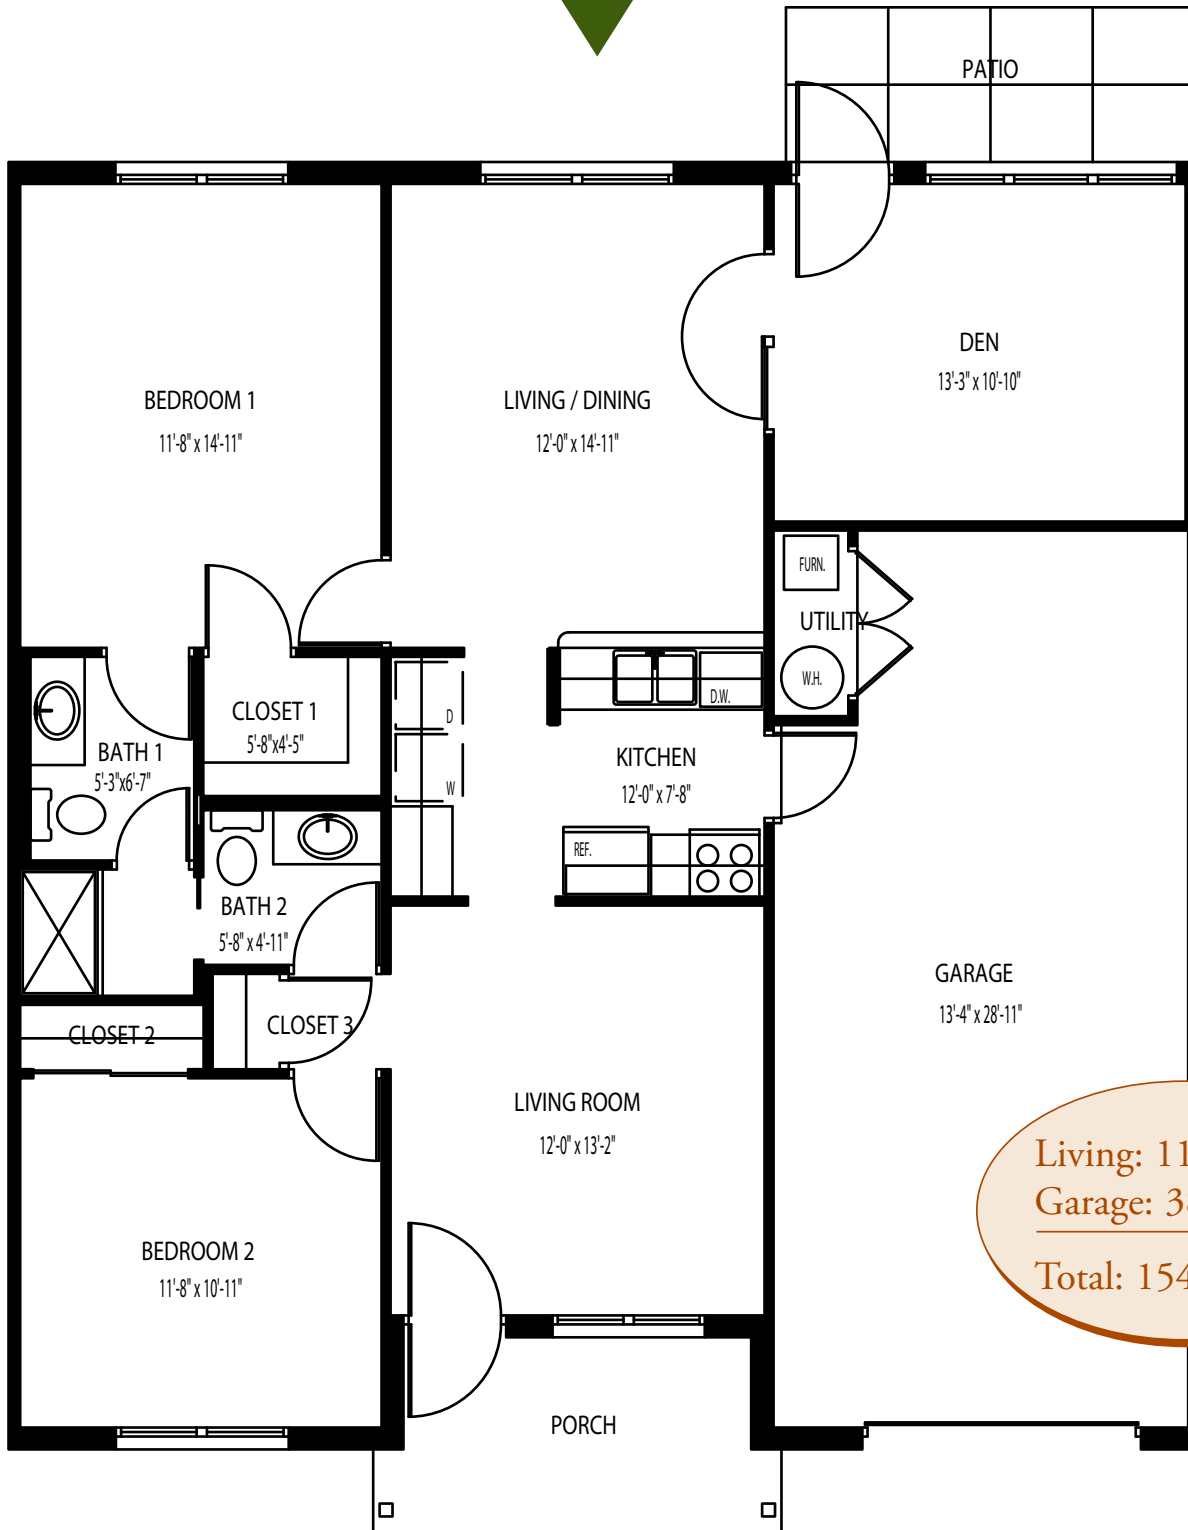

# Model B

Living: 1162 sq. ft.  
Garage: 385 sq. ft.  

---

Total: 1547 sq. ft